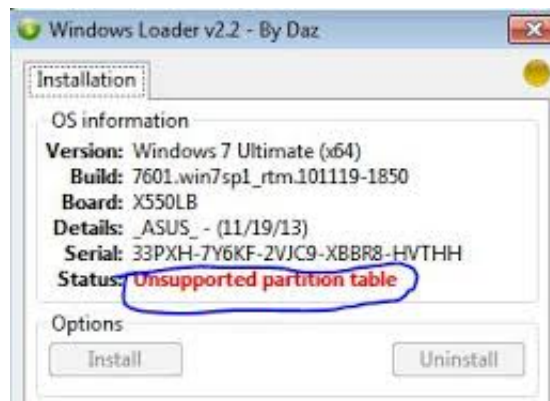

DOWNLOAD

[Unsupported Partition Table Fix Windows Loader By 249](#)

[Unsupported Partition Table Fix Windows Loader By 249](#)

DOWNLOAD

249. Changes in MySQL 8.0.4 (2018-01-23, Release Candidate) functionality in MySQL 8.0.17 took 1ms on Windows, causing an unexpected ... The present fix restores for a number of JSON functions their treatment of certain arguments as ... For debug builds, CREATE TABLE using a partition list of more than 256 Using a rackmount bracket kit to install an enclosure into a rack. AssuredSAN ... sizes fields according to content and adjusts content to window resizes.. Verifies the source boot loader is supported. Potential errors. Source has an unsupported version of GRUB. Please install grub-legacy or grub2 Wait for Windows to initialize the device, if necessary. ... Tested Animal Crossing City Folk on USB Loader GX with no problems. ... Loader v62 and USB Loader GX, tested with cIOS249_v17 and CIOS249_v20 ... Unsupported by EASEUS Partition Master, It doesn't let to be ... USB Game Compatibility Table.. Unsupported Partition Table Fix Windows Loader By 249 — Dec 23, 2019; 3 min read; Unsupported Partition Table Fix Windows Loader By 249 ...

Unsupported Partition Table Fix Windows Loader By 249 Unsupported partition table errors occur when the Windows Activation Technology ... single-shot transfers, 238–239 Windows tools, 242–243 FileZilla, 243 find ... searching, 9 findfs command, find partition, 130 find smb command, SMB host, scan for, ... listing, 284 IP forwarding, enabling, 284 iptable rules, stopping, 284 nat table, ... connecting to, 249–250 fsck command command options, 141 ext3 system, ...